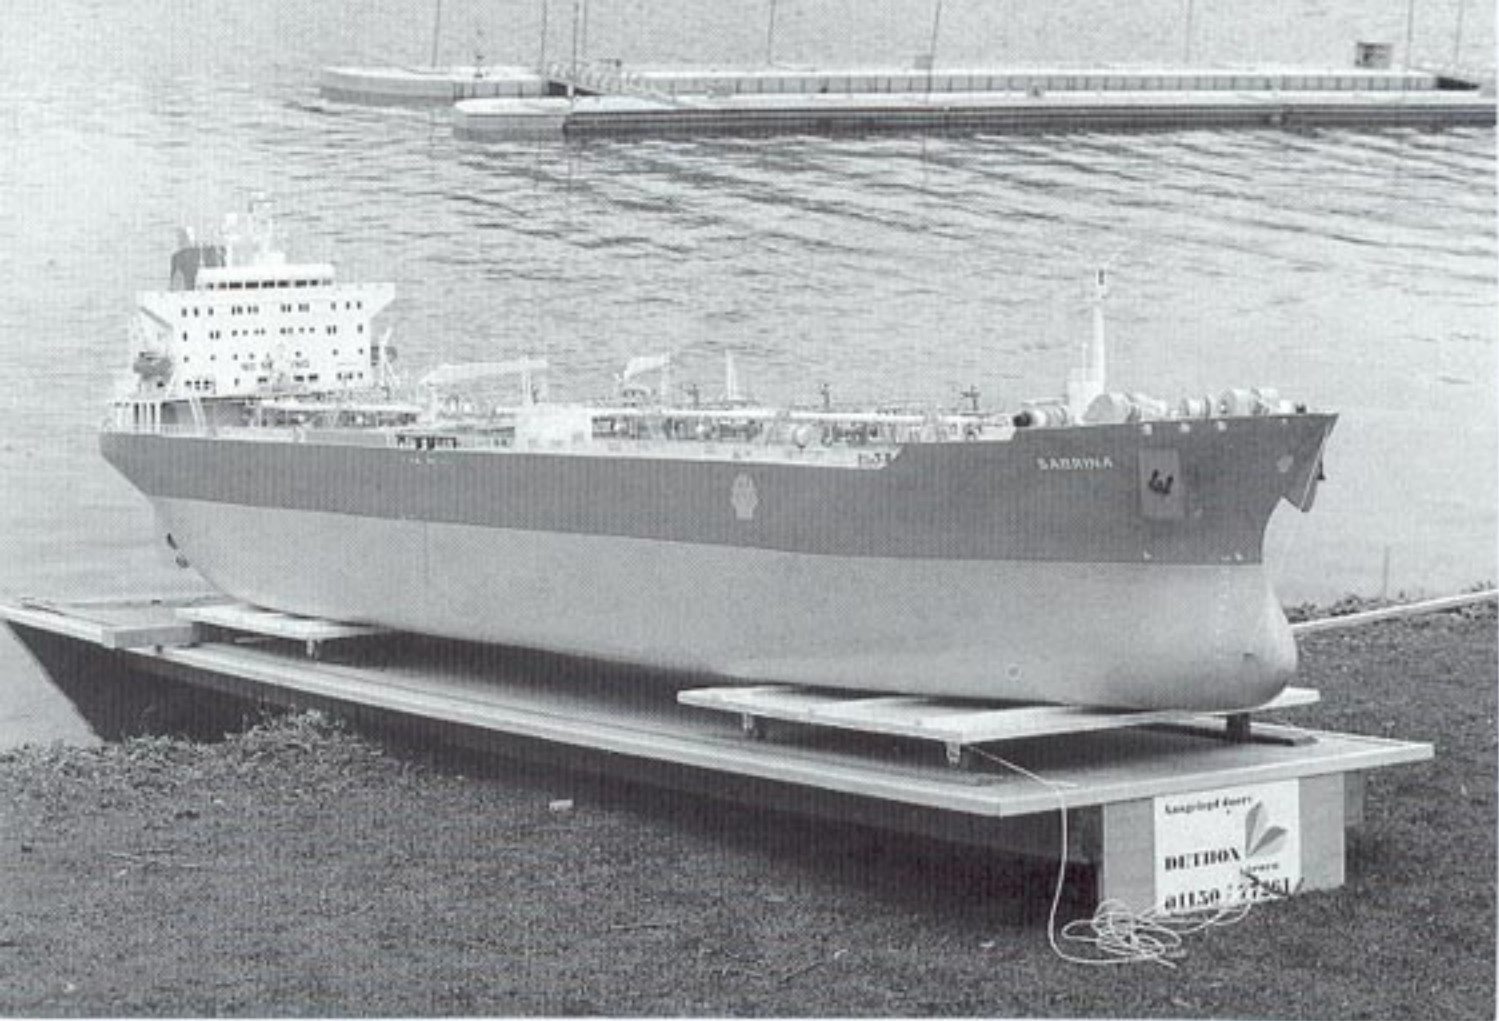

mijnsnet.nl

ARIANTA  
Type: Bulk Carrier  
Built: 1980  
Builder: Hyundai Heavy Industries  
Gross Tonnage: 20,000  
Net Tonnage: 15,000  
Length: 140m  
Beam: 22m  
Draft: 10m  
Max Speed: 22 knots  
Crew: 25  
Capacity: 20,000 tons

LUCINA

Obiettivo Garden A.M.M - 1- 5 - 2006 - Indirect towing

Kempner & Co.

DUTON

01150 27261

SHELL WELDER

11213M

SHELL WELDER  
COASTAL TANKER