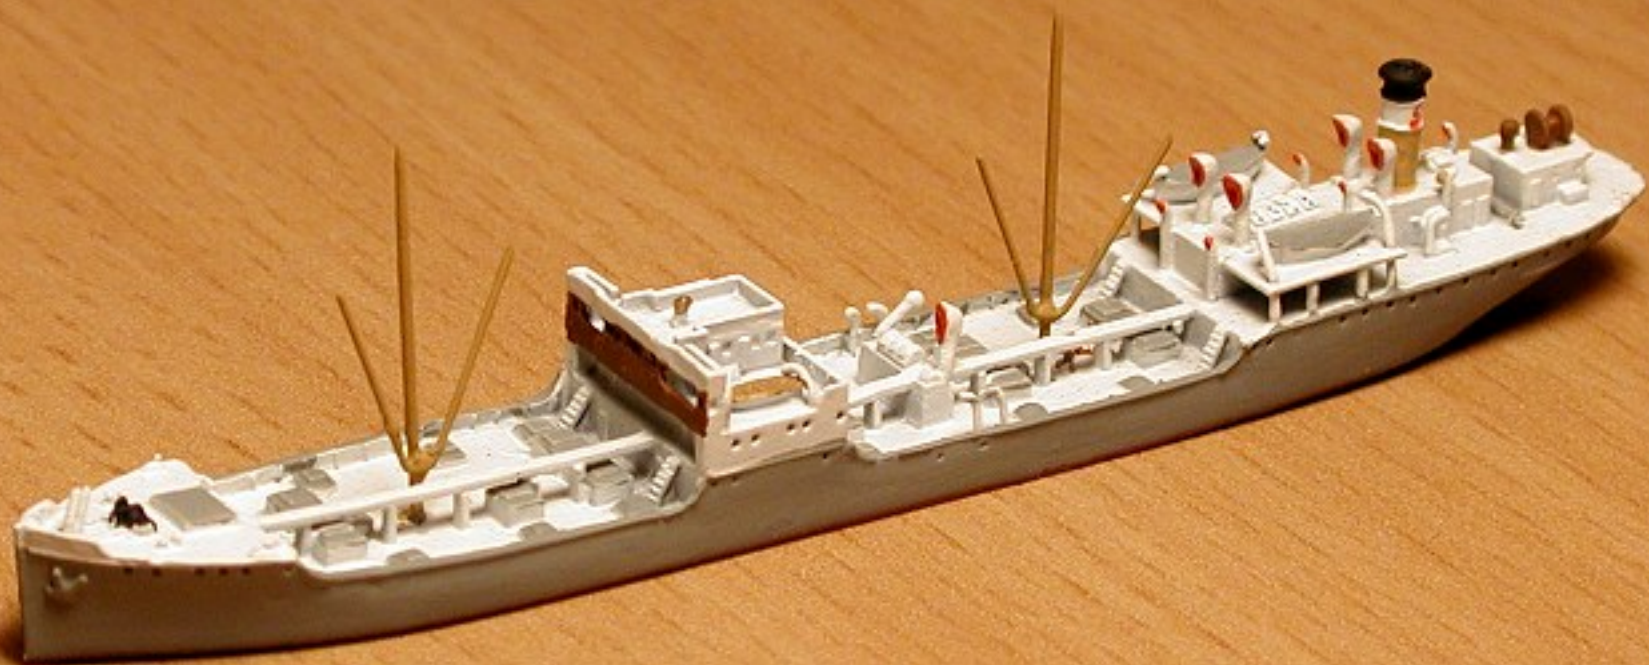

KODAK Color Control Patches  
KODAK Gray Scale

CLAVELLA

EAGLE HARDWARE & GARDEN

More of Everything

EAGLE HARDWARE & GARDEN

HELISOMA

**PORT REVEL - 2004**

**Centre d'entrainement a la Manoeuvre des Navires**