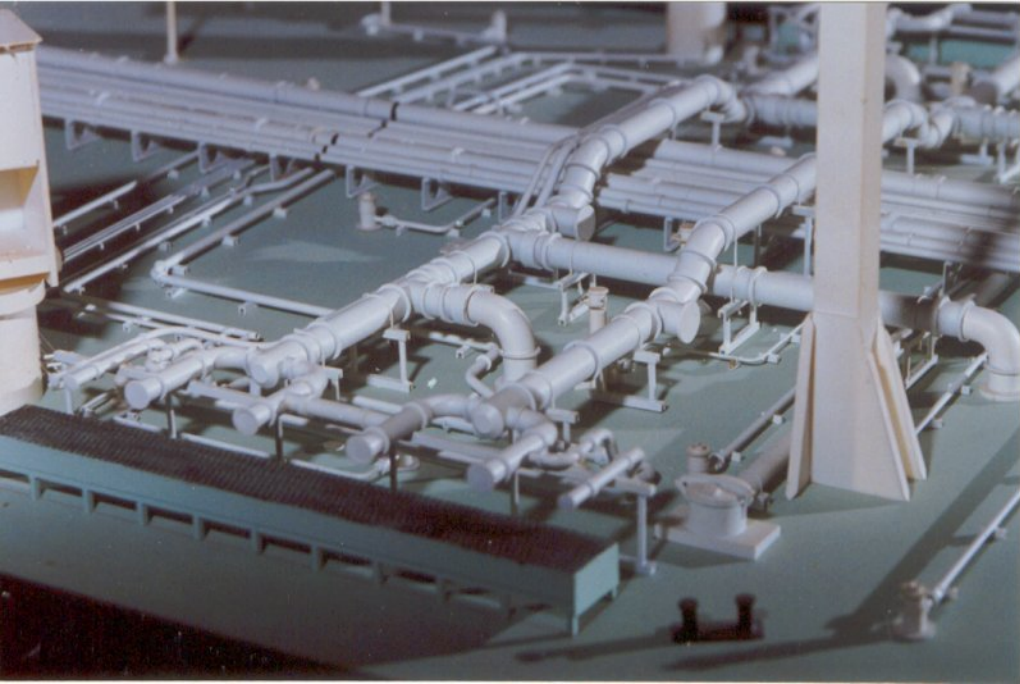

LUCINA

Obiettivo Garden A.M.M - 1- 5 - 2006 - Indirect towing

Kempner & Co.

DUTON

01150 27261

SHELL WELDER

11213M

SHELL WELDER  
COASTAL TANKER